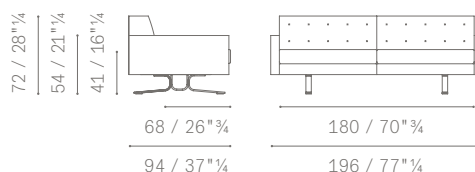

ACCESSORI E COMPLEMENTI

Cuscini opzionali. In piuma d'oca e ovatta poliestere, disponibili in tre versioni: quadrato, rettangolare o cilindrico.

Rivestimento cuscini opzionali. In Pelle Frau® o in tessuto:

- Color System Frau® (SC)
- Heritage
- Nest
- Soul
- Century
- Fabric A
- Fabric B
- C.O.M.

Per verificare i tessuti disponibili si prega di consultare la tabella dedicata "Schema abbinamento prodotti-tessuti".

C.O.M. (Fabric/Mt. plain - Fabric/Mt. repeat)

Cuscino quadrato: 0.60mt – 0.72mt

Cuscino rettangolare: 0.84mt – 1.00mt

Cuscino cilindrico: 0.70mt – 0.82mt

Sfoderabilità. Prevista solo per i tessuti.

Dettagli estetici. Nella versione in pelle un delicato motivo a X è realizzato a mano con cuciture a contrasto e arricchisce il rivestimento dello schienale e del cuscino seduta. Nella versione in tessuto vengono realizzate delle impunture con filo abbinato.

TAVOLINO

Struttura. In MDF con impiallacciatura in Noce Canaletto (29). Disponibile in due dimensioni: 85×65 oppure 65×65.

Piedi. N. 4 ruote piroettanti in materiale plastico.

ACCESSORIES AND FURNISHING UNITS

Optional cushions. In goose down and polyester wadding, available in three versions: square, rectangular or cylindrical.

Optional cushions upholstery. In Pelle Frau® leather or in fabric:

- Color System Frau® (SC)
- Heritage
- Nest
- Soul
- Century
- Fabric A
- Fabric B
- C.O.M.

To verify the available fabrics please consult the dedicated table "Combination models-fabrics pattern".

C.O.M. (Fabric/Mt. plain - Fabric/Mt. repeat)

Square cushion: 0.60mt – 0.72mt

Rectangular cushion: 0.84mt – 1.00mt

Cylindrical cushion: 0.70mt – 0.82mt

Removability. Only for fabrics.