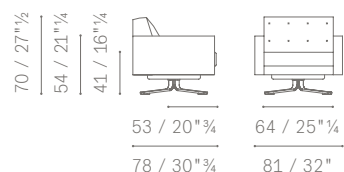

TAVOLINO

Struttura. In MDF con impiallacciatura in Noce Canaletto (29). Disponibile in due dimensioni: 85×65 oppure 65×65.

Piedi. N. 4 ruote piroettanti in materiale plastico.

ACCESSORIES AND FURNISHING UNITS

Optional cushions. In goose down and polyester wadding, available in three versions: square, rectangular or cylindrical.

Optional cushions upholstery. In Pelle Frau® leather or in fabric:

- Color System Frau® (SC)
- Heritage
- Nest
- Soul
- Century
- Fabric A
- Fabric B
- C.O.M.

To verify the available fabrics please consult the dedicated table "Combination models-fabrics pattern".

C.O.M. (Fabric/Mt. plain - Fabric/Mt. repeat)

Square cushion: 0.60mt – 0.72mt

Rectangular cushion: 0.84mt – 1.00mt

Cylindrical cushion: 0.70mt – 0.82mt

Removability. Only for fabrics.

Aesthetic details. In the leather versions, a delicate hand-stitched X motif offers a colour contrast enriching the upholstery of the backrest and seat cushion. The upholstery in fabrics is characterized by topstitching with matching yarn.

SIDE TABLE

Structure. Made of MDF in a Canaletto walnut (29) veneer. Available in two dimensions: 85×65 or 65×65.

Feet. 4 swivel plastics castors.

MODULI COMPONENTI E TERMINALI / SECTIONAL MODULES AND SOFAS

5363111