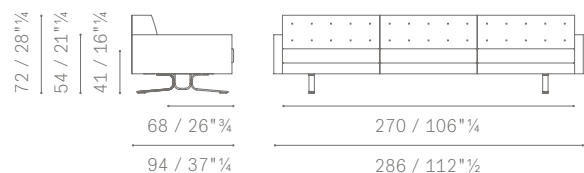

ACCESSORI E COMPLEMENTI

Cuscini opzionali. In piuma d'oca e ovatta poliestere, disponibili in tre versioni: quadrato, rettangolare o cilindrico.

Rivestimento cuscini opzionali. In Pelle Frau® o in tessuto:

- Color System Frau® (SC)
- Heritage
- Nest
- Soul
- Century
- Fabric A
- Fabric B
- C.O.M.

Per verificare i tessuti disponibili si prega di consultare la tabella dedicata "Schema abbinamento prodotti-tessuti".

C.O.M. (Fabric/Mt. plain - Fabric/Mt. repeat)

Cuscino quadrato: 0.60mt – 0.72mt

Cuscino rettangolare: 0.84mt – 1.00mt

Cuscino cilindrico: 0.70mt – 0.82mt

Sfoderabilità. Prevista solo per i tessuti.

Dettagli estetici. Nella versione in pelle un delicato motivo a X è realizzato a mano con cuciture a contrasto e arricchisce il rivestimento dello schienale e del cuscino seduta. Nella versione in tessuto vengono realizzate delle impunture con filo abbinato.

TAVOLINO

Struttura. In MDF con impiallacciatura in Noce Canaletto (29). Disponibile in due dimensioni: 85×65 oppure 65×65.

Piedi. N. 4 ruote piroettanti in materiale plastico.

ACCESSORIES AND FURNISHING UNITS

Optional cushions. In goose down and polyester wadding, available in three versions: square, rectangular or cylindrical.

Optional cushions upholstery. In Pelle Frau® leather or in fabric:

- Color System Frau® (SC)
- Heritage
- Nest
- Soul
- Century
- Fabric A
- Fabric B
- C.O.M.

To verify the available fabrics please consult the dedicated table "Combination models-fabrics pattern".

C.O.M. (Fabric/Mt. plain - Fabric/Mt. repeat)

Square cushion: 0.60mt – 0.72mt

Rectangular cushion: 0.84mt – 1.00mt

Cylindrical cushion: 0.70mt – 0.82mt

Removability. Only for fabrics.