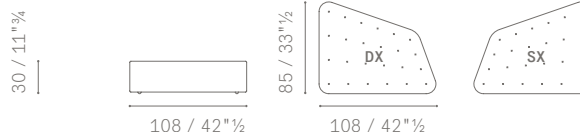

ACCESSORI E COMPLEMENTI

Cuscini opzionali. In piuma d'oca e ovatta poliestere, disponibili in tre versioni: quadrato, rettangolare o cilindrico.

Rivestimento cuscini opzionali. In Pelle Frau® o in tessuto:

- Color System Frau® (SC)
- Heritage
- Nest
- Soul
- Century
- Fabric A
- Fabric B
- C.O.M.

Per verificare i tessuti disponibili si prega di consultare la tabella dedicata "Schema abbinamento prodotti-tessuti".

C.O.M. (Fabric/Mt. plain - Fabric/Mt. repeat)

Cuscino quadrato: 0.60mt – 0.72mt

Cuscino rettangolare: 0.84mt – 1.00mt

Cuscino cilindrico: 0.70mt – 0.82mt

Sfoderabilità. Prevista solo per i tessuti.

Dettagli estetici. Nella versione in pelle un delicato motivo a X è realizzato a mano con cuciture a contrasto e arricchisce il rivestimento dello schienale e del cuscino seduta. Nella versione in tessuto vengono realizzate delle impunture con filo abbinato.

TAVOLINO

Struttura. In MDF con impiallacciatura in Noce Canaletto (29). Disponibile in due dimensioni: 85×65 oppure 65×65.

Piedi. N. 4 ruote piroettanti in materiale plastico.

ACCESSORIES AND FURNISHING UNITS

Optional cushions. In goose down and polyester wadding, available in three versions: square, rectangular or cylindrical.

Optional cushions upholstery. In Pelle Frau® leather or in fabric:

- Color System Frau® (SC)
- Heritage
- Nest
- Soul
- Century
- Fabric A
- Fabric B
- C.O.M.

To verify the available fabrics please consult the dedicated table "Combination models-fabrics pattern".

C.O.M. (Fabric/Mt. plain - Fabric/Mt. repeat)

Square cushion: 0.60mt – 0.72mt

Rectangular cushion: 0.84mt – 1.00mt

Cylindrical cushion: 0.70mt – 0.82mt

Removability. Only for fabrics.