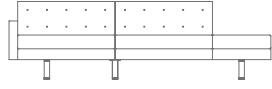

234 / 92"¹/₄

242 / 95"¹/₄

5363314