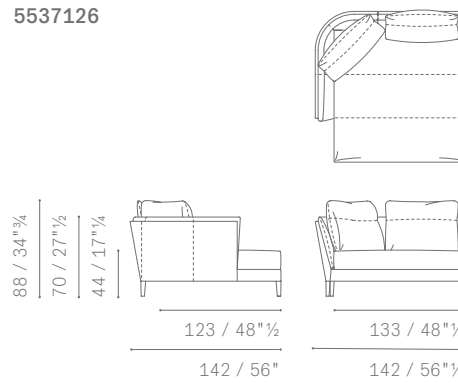

- 1- The first one, attached to the shell through a zip fastener, is placed along the internal side of the shell itself and it is removable. It is padded with polyurethane foam and polyester wadding.
- 2- The second one consists of movable loose cushions. They are goose down filled with a polyurethane foam stabilising insert on the lumbar zone. They are available in the following sizes:
- Standard (cm 64)
- Full (cm 77)

183 / 72"

5537221

88 / 34³/₄"70 / 27¹/₂"44 / 17³/₄"58 / 22³/₄"101 / 39³/₄"164 / 64¹/₂"

183 / 72"

5537291

88 / 34³/₄"70 / 27¹/₂"44 / 17³/₄"58 / 22³/₄"101 / 39³/₄"205 / 80³/₄"224 / 88³/₄"

MODULI COMPONIBILI E TERMINALI / SECTIONAL MODULES AND SOFAS

5537321

5537321

MODULI E DIVANI ANGOLARI / CORNER MODULES AND SOFAS

POLTRONA
 ARMCHAIR
 DIVANI 2 POSTI
 2 SEATER SOFAS
 DIVANI 2 POSTI LARGE
 LARGE 2-SEATER SOFAS
 DIVANI 3 POSTI
 3 SEATER SOFAS

5537126

5537126