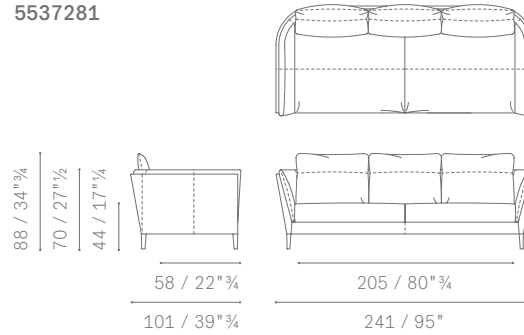

POLTRONE / ARMCHAIRS

5537111

5537111

DIVANI SIMMETRICI E ASIMMETRICI / SYMMETRICAL AND ASYMMETRICAL SOFAS

DIVANI 2 POSTI
2 SEATER SOFAS
DIVANI 2 POSTI LARGE
LARGE 2-SEATER SOFAS
DIVANI 3 POSTI
3 SEATER SOFAS

5537211

5537211

5537281

5537311

5537311