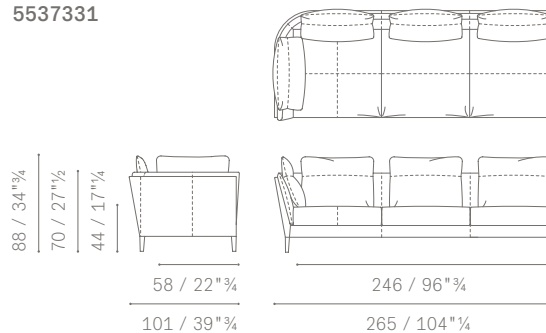

- 1- The first one, attached to the shell through a zip fastener, is placed along the internal side of the shell itself and it is removable. It is padded with polyurethane foam and polyester wadding.
- 2- The second one consists of movable loose cushions. They are goose down filled with a polyurethane foam stabilising insert on the lumbar zone. They are available in the following sizes:
- Standard (cm 64)
- Full (cm 77)

5537231

5537231

5537261

5537331

MODULI E DIVANI ANGOLARI / CORNER MODULES AND SOFAS

5537331

CUSCINI / CUSHIONS

5537565