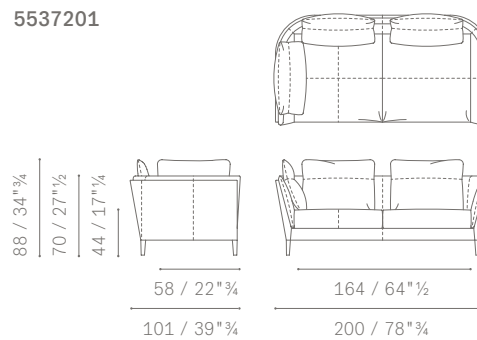

MODULI COMPONIBILI E TERMINALI / SECTIONAL MODULES AND SOFAS

5537321

5537321

MODULI E DIVANI ANGOLARI / CORNER MODULES AND SOFAS

POLTRONA
ARMCHAIR
DIVANI 2 POSTI
2 SEATER SOFAS
DIVANI 2 POSTI LARGE
LARGE 2-SEATER SOFAS
DIVANI 3 POSTI
3 SEATER SOFAS

5537126

5537126

5537201

5537201

5537271