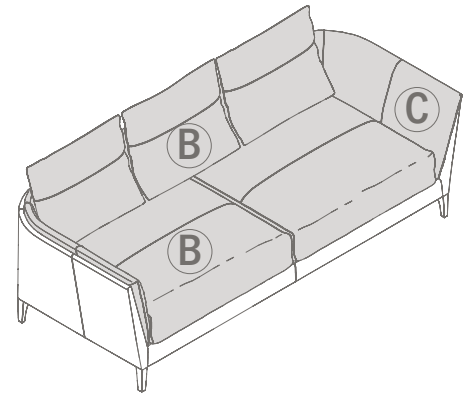

Ⓑ PELLE FRAU® - FABRIC - C.O.M.

Cuscini seduta e schienale
Seat and backrest cushions

Ⓒ PELLE FRAU® - FABRIC - C.O.M.

Superficie interna e braccioli
Internal surface and armrests