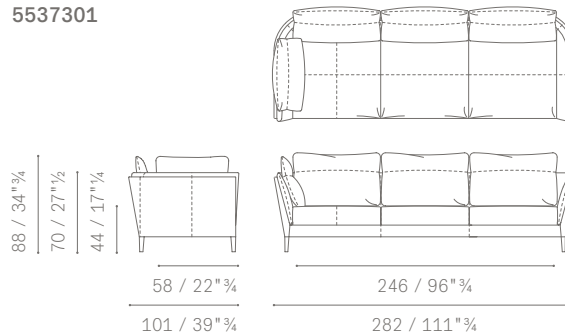

- 1- The first one, attached to the shell through a zip fastener, is placed along the internal side of the shell itself and it is removable. It is padded with polyurethane foam and polyester wadding.
- 2- The second one consists of movable loose cushions. They are goose down filled with a polyurethane foam stabilising insert on the lumbar zone. They are available in the following sizes:
- Standard (cm 64)
- Full (cm 77)

5537321

5537321

MODULI E DIVANI ANGOLARI / CORNER MODULES AND SOFAS

POLTRONA
 ARMCHAIR
 DIVANI 2 POSTI
 2 SEATER SOFAS
 DIVANI 2 POSTI LARGE
 LARGE 2-SEATER SOFAS
 DIVANI 3 POSTI
 3 SEATER SOFAS

5537126

5537126

5537201

5537201

5537271

MODULI E DIVANI ANGOLARI / CORNER MODULES AND SOFAS

5537301

5537301

5537132

5537132