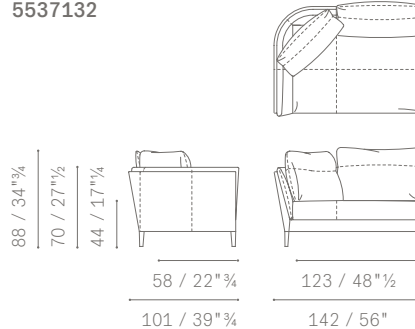

- 1- The first one, attached to the shell through a zip fastener, is placed along the internal side of the shell itself and it is removable. It is padded with polyurethane foam and polyester wadding.
- 2- The second one consists of movable loose cushions. They are goose down filled with a polyurethane foam stabilising insert on the lumbar zone. They are available in the following sizes:
- Standard (cm 64)
- Full (cm 77)

5537321

5537321

MODULI E DIVANI ANGOLARI / CORNER MODULES AND SOFAS

POLTRONA
 ARMCHAIR
 DIVANI 2 POSTI
 2 SEATER SOFAS
 DIVANI 2 POSTI LARGE
 LARGE 2-SEATER SOFAS
 DIVANI 3 POSTI
 3 SEATER SOFAS

5537126

5537126

5537201

5537201

5537271

MODULI E DIVANI ANGOLARI / CORNER MODULES AND SOFAS

5537301

5537301

5537132

5537132