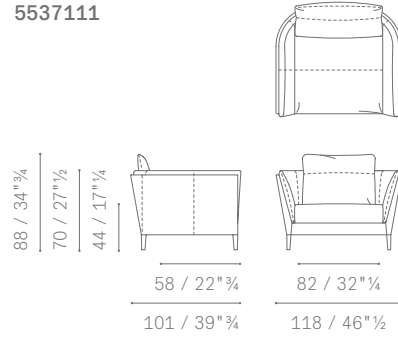

Regole applicazione rivestimenti.
Upholstery applications rules.

Ⓐ PELLE FRAU®

Struttura e base
Structure and base

Ⓑ PELLE FRAU® - FABRIC - C.O.M.

Cuscini seduta e schienale
Seat and backrest cushions

Ⓒ PELLE FRAU® - FABRIC - C.O.M.

Superficie interna e braccioli
Internal surface and armrests

POLTRONE / ARMCHAIRS

5537111

5537111

DIVANI SIMMETRICI E ASIMMETRICI / SYMMETRICAL AND ASYMMETRICAL SOFAS

DIVANI 2 POSTI
2 SEATER SOFAS
DIVANI 2 POSTI LARGE
LARGE 2-SEATER SOFAS
DIVANI 3 POSTI
3 SEATER SOFAS