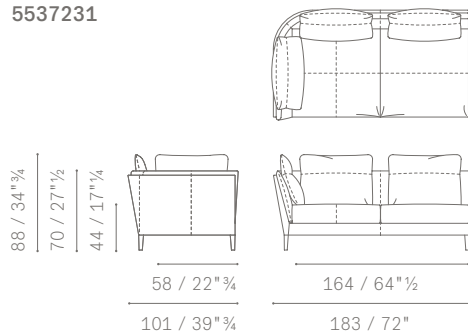

MODULI E DIVANI ANGOLARI / CORNER MODULES AND SOFAS

5537301

5537301

5537132

5537132

5537231

5537231

5537261

5537331