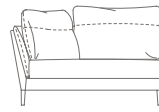

123 / 48¹/₂"

142 / 56"

5537221