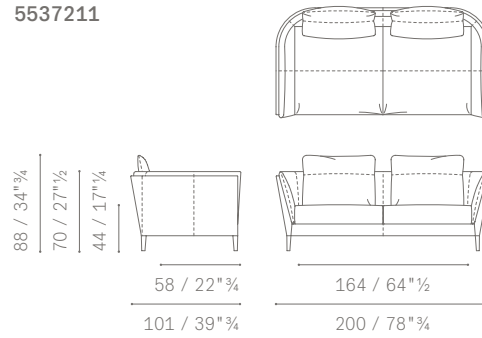

DIVANI SIMMETRICI E ASIMMETRICI / SYMMETRICAL AND ASYMMETRICAL SOFAS

DIVANI 2 POSTI
2 SEATER SOFAS
DIVANI 2 POSTI LARGE
LARGE 2-SEATER SOFAS
DIVANI 3 POSTI
3 SEATER SOFAS

5537211