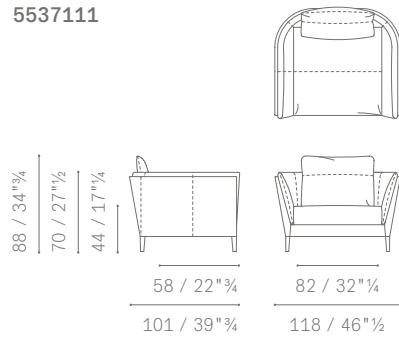

Regole applicazione rivestimenti.
Upholstery applications rules.

Ⓐ PELLE FRAU®

Struttura e base
Structure and base

Ⓑ PELLE FRAU® - FABRIC - C.O.M.

Cuscini seduta e schienale
Seat and backrest cushions

Ⓒ PELLE FRAU® - FABRIC - C.O.M.

Superficie interna e braccioli
Internal surface and armrests

POLTRONE / ARMCHAIRS

5537111

5537111

DIVANI SIMMETRICI E ASIMMETRICI / SYMMETRICAL AND ASYMMETRICAL SOFAS

DIVANI 2 POSTI
2 SEATER SOFAS
DIVANI 2 POSTI LARGE
LARGE 2-SEATER SOFAS
DIVANI 3 POSTI
3 SEATER SOFAS