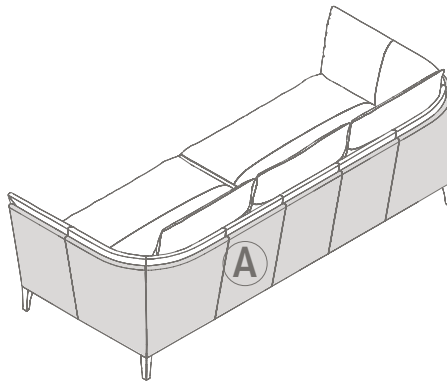

Ⓑ PELLE FRAU® - FABRIC - C.O.M.

Cuscini seduta e schienale
Seat and backrest cushions

Ⓒ PELLE FRAU® - FABRIC - C.O.M.

Superficie interna e braccioli
Internal surface and armrests