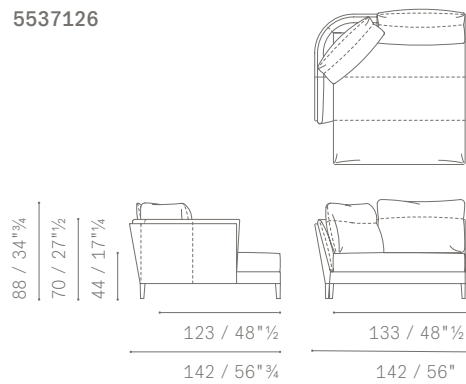

5537321

5537321

MODULI E DIVANI ANGOLARI / CORNER MODULES AND SOFAS

POLTRONA
 ARMCHAIR
 DIVANI 2 POSTI
 2 SEATER SOFAS
 DIVANI 2 POSTI LARGE
 LARGE 2-SEATER SOFAS
 DIVANI 3 POSTI
 3 SEATER SOFAS

5537126

5537126