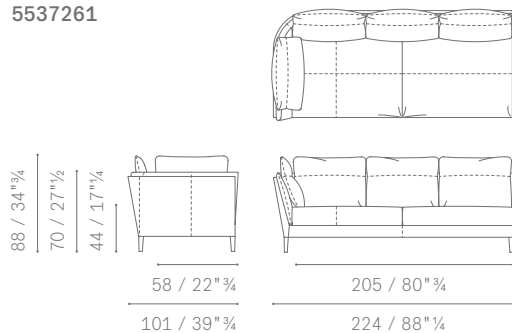

MODULI E DIVANI ANGOLARI / CORNER MODULES AND SOFAS

5537301

5537301

5537132

5537132

5537231

5537231

5537261

5537331