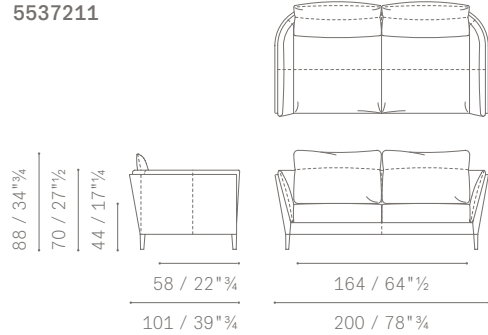

POLTRONE / ARMCHAIRS

5537111

5537111

DIVANI SIMMETRICI E ASIMMETRICI / SYMMETRICAL AND ASYMMETRICAL SOFAS

DIVANI 2 POSTI
2 SEATER SOFAS
DIVANI 2 POSTI LARGE
LARGE 2-SEATER SOFAS
DIVANI 3 POSTI
3 SEATER SOFAS

5537211

5537211

5537281

5537311

5537311